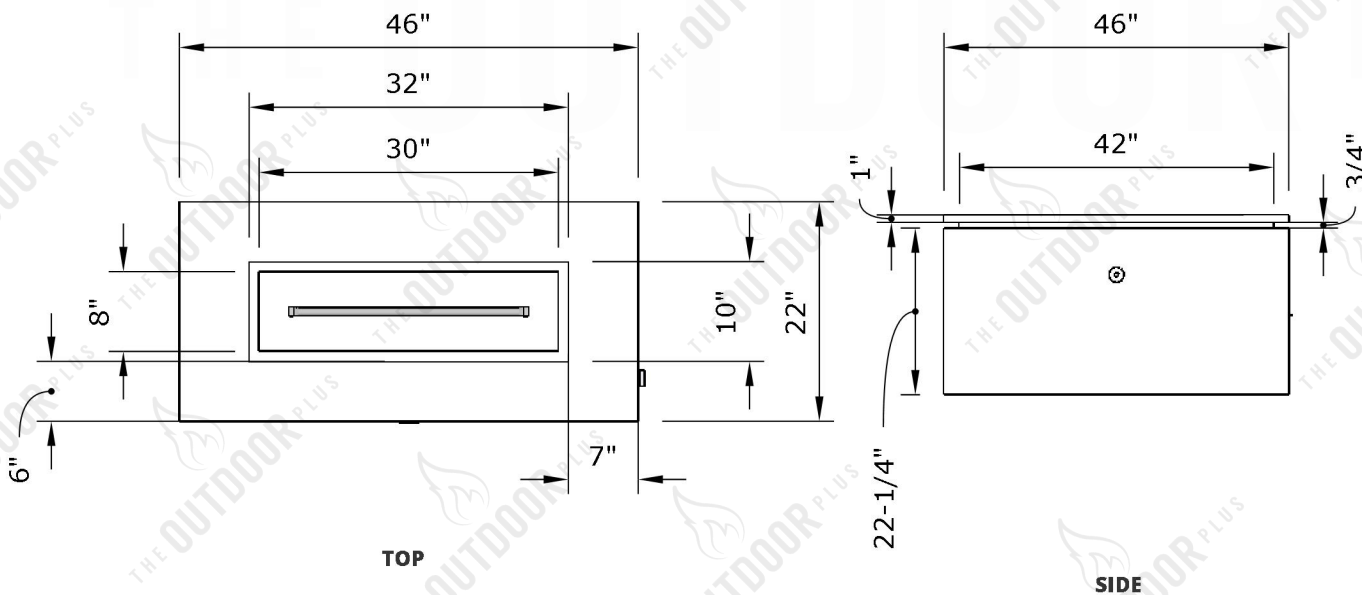

**Replacement Part Numbers**

**Merona - 46\"/>**

<b>Page Number</b>	1 of 1
<b>Author:</b> Bryant Uribe	4/13/2018
<b>Approved By:</b> Gabriel Estrada	4/13/2018

<b>Part Number</b>	TOP-MC4622, TOP-MC4622EKIT
<b>Material</b>	Steel / Stainless Steel
<b>Finishes</b>	Stainless Steel & Powdercoated Steel
<b>Gas Type</b>	Natural Gas (-NG) or Liquid Propane (-LP)
<b>Weight</b>	195 lbs.
<b>BTUs</b>	60,000
<b>Suggested Fire Glass</b>	25 lbs.
<b>Access Door</b>	Yes

ITEM NO.	REPLACEMENT PART NUMBER	QTY.
1	OPT-167	1
2	OPT-256	1
3	OPT-LATCH	1

**Proprietary & Confidential:** The information contained in this drawing is the sole property of **The Outdoor Plus**. Any reproduction or as a whole without written permission of **The Outdoor Plus** is prohibited.